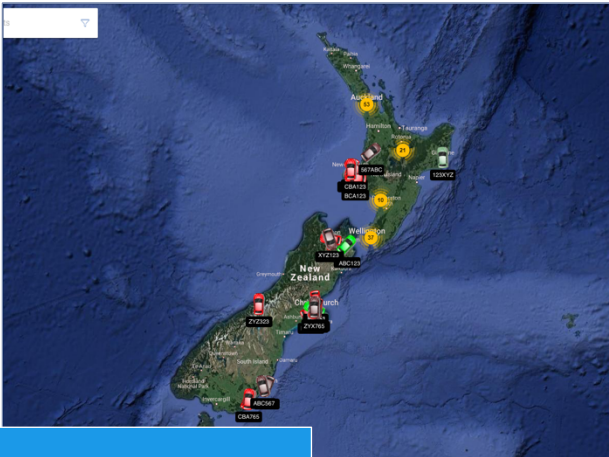

Monitor your fleet, no matter where they are, or when they are there.

Individually configured to suit your needs, our Fleet Gate system provides live vehicle tracking, individual trip data, geofencing (for safety as well as limiting travel scope), a vehicle pool scheduling function, and information about your individual and collective assets, devices and users. All at no additional cost.

And we offer FBT and H&S reporting.

Standard features include:

- Real time reports on each asset
- Alerts & exception reporting
- Anti-theft vehicle surveillance & recovery
- Geofencing settings
- Driver App - Operator feedback via dashboard to improve performance with safety & fuel
- Driver On-Boarding & periodic training support
- Driver Analytics

YOUR FLEET
CONTROL PANEL

We also offer the following features to make administration more streamlined:

- Vehicle pool scheduling
- FBT & H&S reporting
- Registration & Insurance renewal reminders
- Service interval reminders
- Workgroup configuration
- Consolidated reporting on KPIs, cost savings and exception reporting
- Historical Benchmarking
- Lifetime Operational Support
- Experienced Facilitative Staff