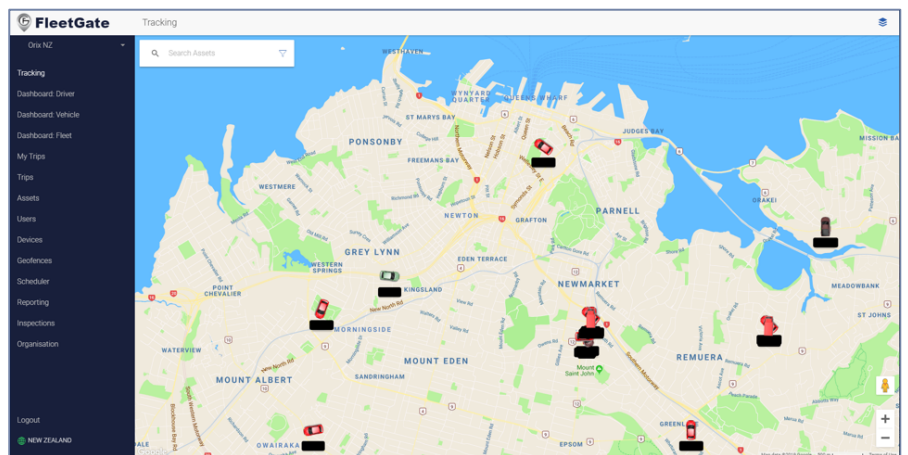

For more information, or to arrange a demonstration, please email sales@euclidic.com

Euclidic Systems NZ
Level 28, PwC Tower
188 Quay Street
Auckland 1010

Euclidic Systems
Chifley Tower
Level 12, 2 Chifley Square
Sydney NSW 2000

www.euclidic.com